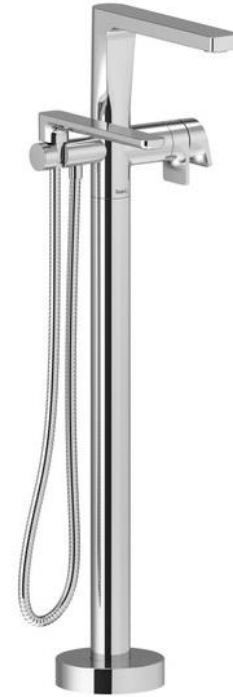

PRESENTATION

PRIMARY BATHROOM

PLUMBING

ROBE HOOK

FINISH: POLISHED NICKEL

X3

STANDARD – UPGRADE FINISH

TOWEL BAR

FINISH: POLISHED NICKEL

8"

X2

STANDARD – UPGRADE FINISH

TOILET TISSUE HOLDER

FINISH: POLISHED NICKEL

5"

STANDARD – UPGRADE FINISH

PRESENTATION

PRIMARY BATHROOM PLUMBING

FREESTANDING TUB
FINISH: WHITE
CENTER DRAIN
59" x 29"
STANDARD

FLOOR MOUNTED TUB FILLER
FINISH: SATIN NICKEL
STANDARD – UPGRADE FINISH

PRESENTATION

lori | carroll
& associates