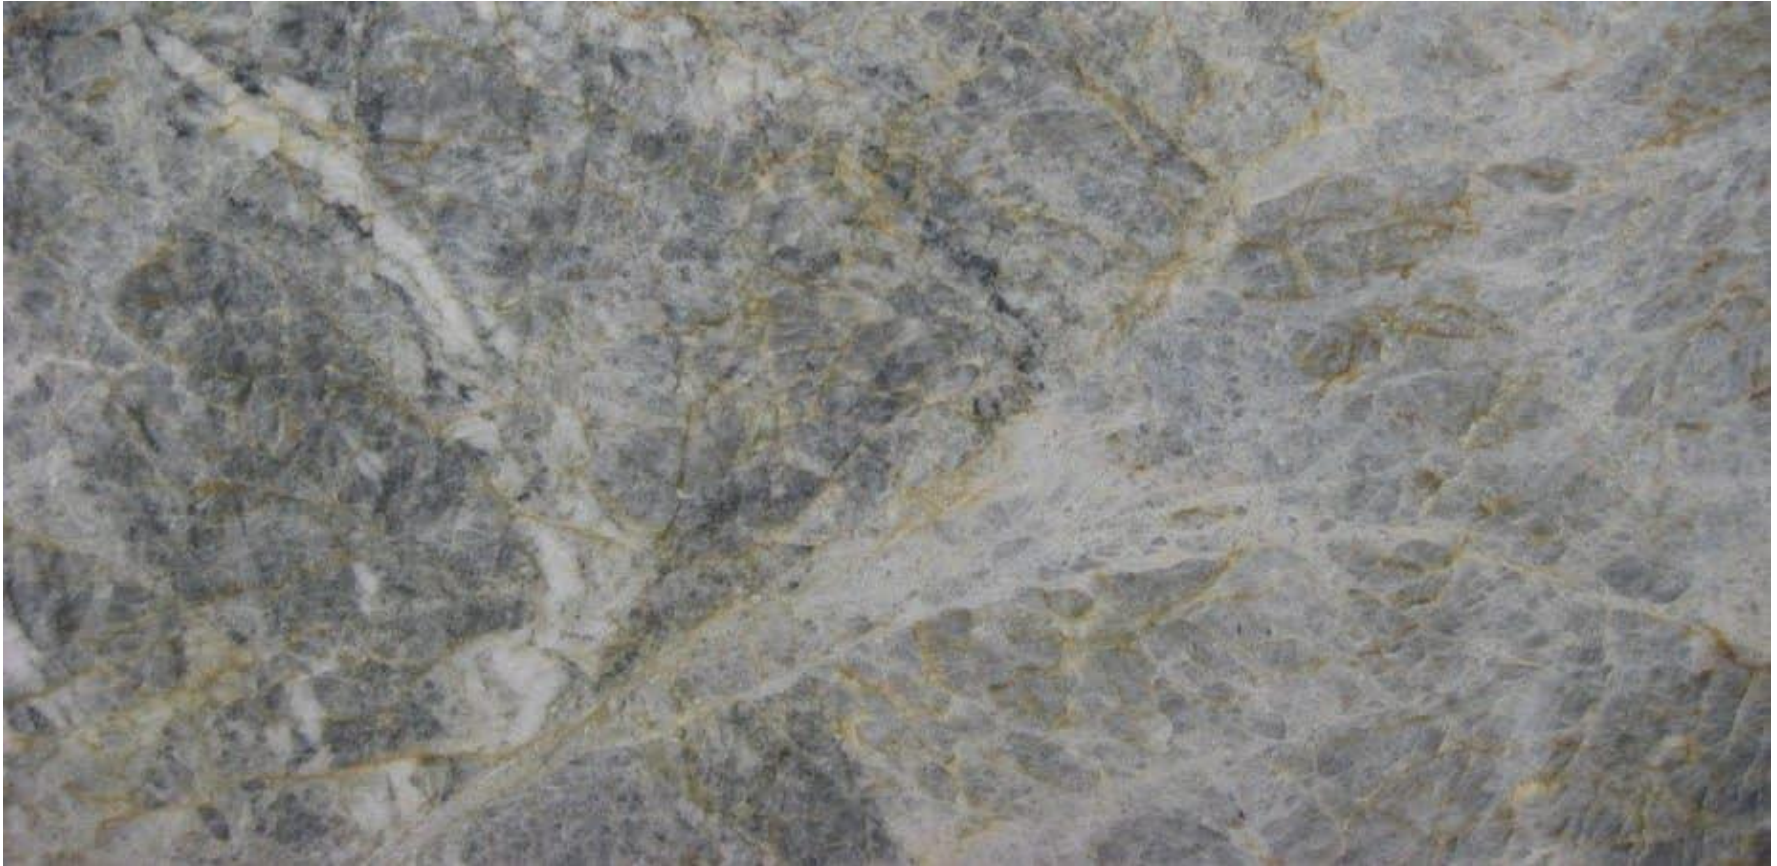

FINISH: SATIN NICKEL

6"

STANDARD

PRESENTATION

PRIMARY BATHROOM

FINISHES

COUNTERTOP
6" THICK WITH 4" SPLASH

PRESENTATION