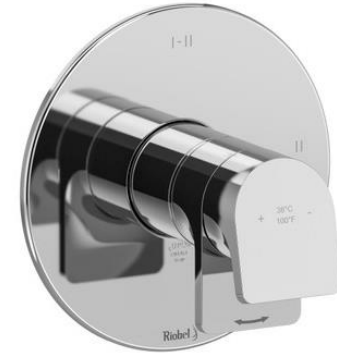

RECTANGLE SINK
FINISH: WHITE FINISH
20" x 15"
X2

PRESENTATION

PRIMARY BATHROOM PLUMBING

RAIN SHOWER HEAD
FINISH: POLISHED NICKEL
UPGRADE

HAND SHOWER HEAD
FINISH: POLISHED NICKEL
STANDARD – UPGRADE FINISH

THERMOSTATIC & PRESSURE BALANCE
FINISH: POLISHED NICKEL
6"
STANDARD – UPGRADE FINISH

SHOWER HEAD
FINISH: POLISHED NICKEL
6"
STANDARD – UPGRADE FINISH

SHOWER HOSE
FINISH: POLISHED NICKEL
STANDARD – UPGRADE FINISH

SHOWER HOSE OUTLET
FINISH: POLISHED NICKEL
STANDARD – UPGRADE FINISH

DRAIN
FINISH: POLISHED NICKEL
2" X 3"
STANDARD – UPGRADE FINISH

PRESENTATION

PRIMARY BATHROOM

PLUMBING

ROBE HOOK

FINISH: POLISHED NICKEL

X3

STANDARD – UPGRADE FINISH

TOWEL BAR