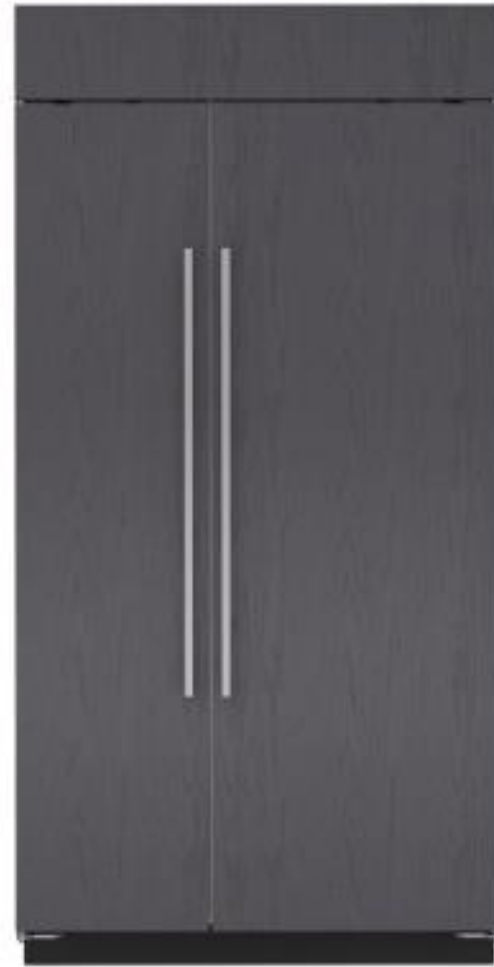

PRESENTATION

lori | carroll
& associates

KITCHEN APPLIANCES

DISHWASHER
PANEL READY
24"
STANDARD

REFRIGERATOR
PANEL READY
INTERNAL DISPENSER
42"

PRESENTATION

lori | carroll
& associates

BUTLER KITCHEN