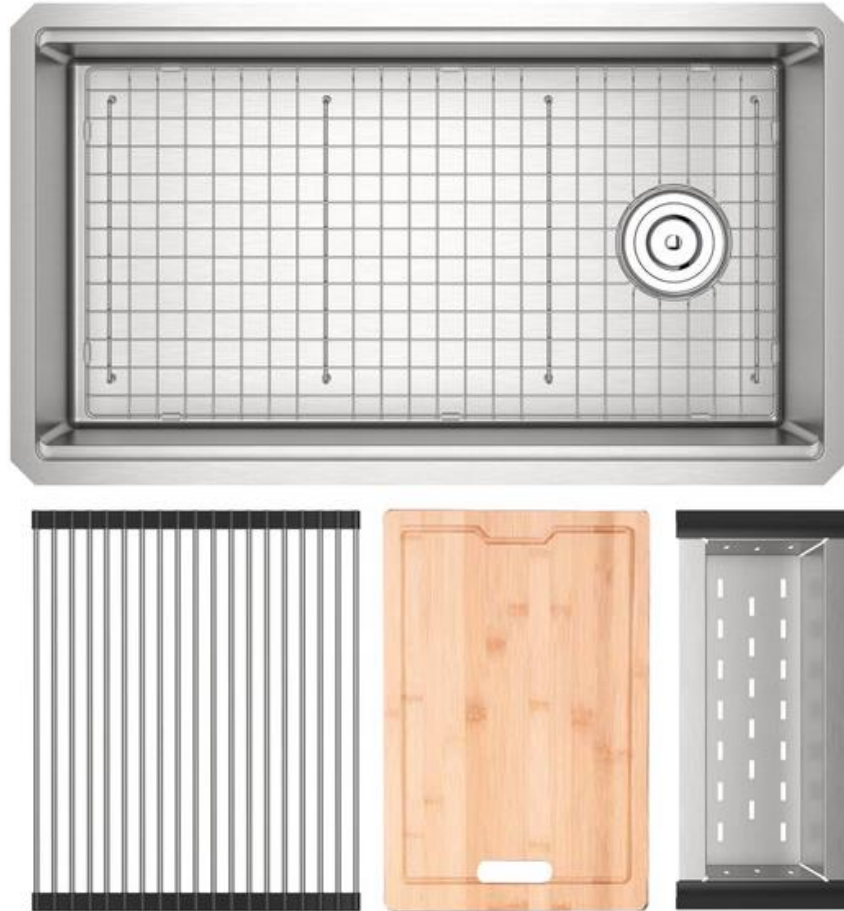

PULL-DOWN FAUCET

FINISH: SATIN NICKEL

16" HEIGHT

AIR SWITCH

FINISH: SATIN NICKEL

PRESENTATION

BUTLER KITCHEN

PLUMBING

SINK

FINISH: STAINLESS STEEL

ACCESSORIES INCLUDED

33" W X 16" D X 9" BOWL DEPTH

PRESENTATION

lori | carroll
& associates

BUTLER KITCHEN

APPLIANCES