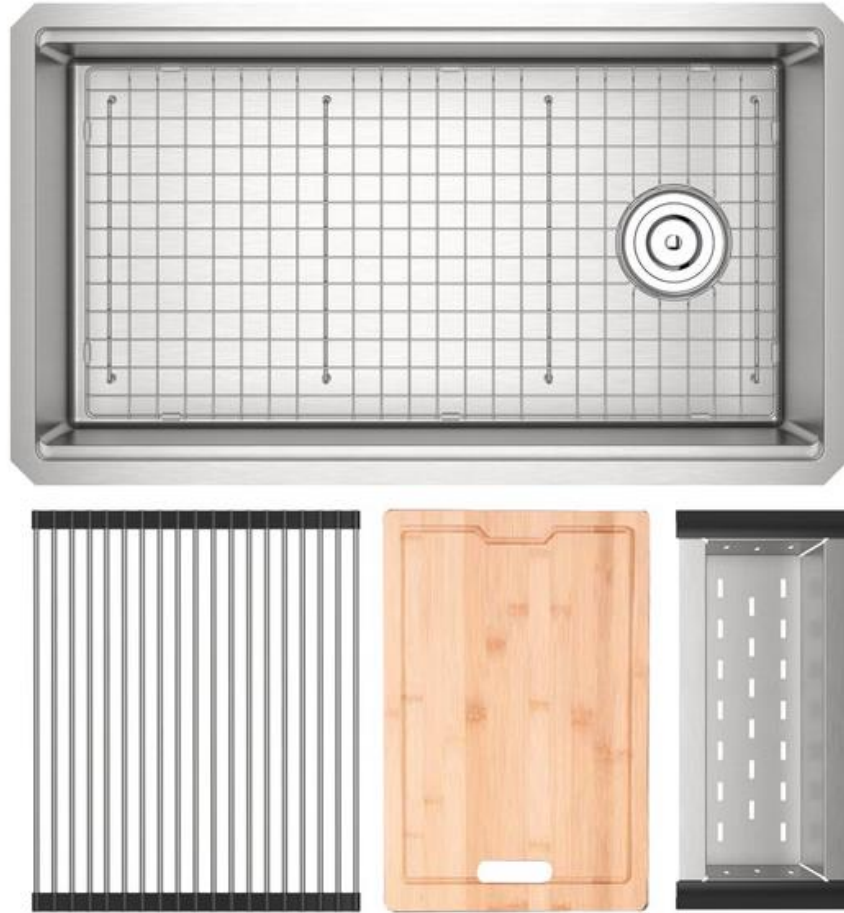

PULL-DOWN FAUCET
FINISH: SATIN NICKEL

16" HEIGHT

STANDARD – UPGRADE FINISH

AIR SWITCH

FINISH: SATIN NICKEL

STANDARD – UPGRADE FINISH

PRESENTATION

lori | carroll
& associates

KITCHEN PLUMBING

SINK

FINISH: STAINLESS STEEL

ACCESSORIES INCLUDED

33" W X 16" D X 9" BOWL DEPTH

STANDARD

PRESENTATION

lori | carroll
& associates