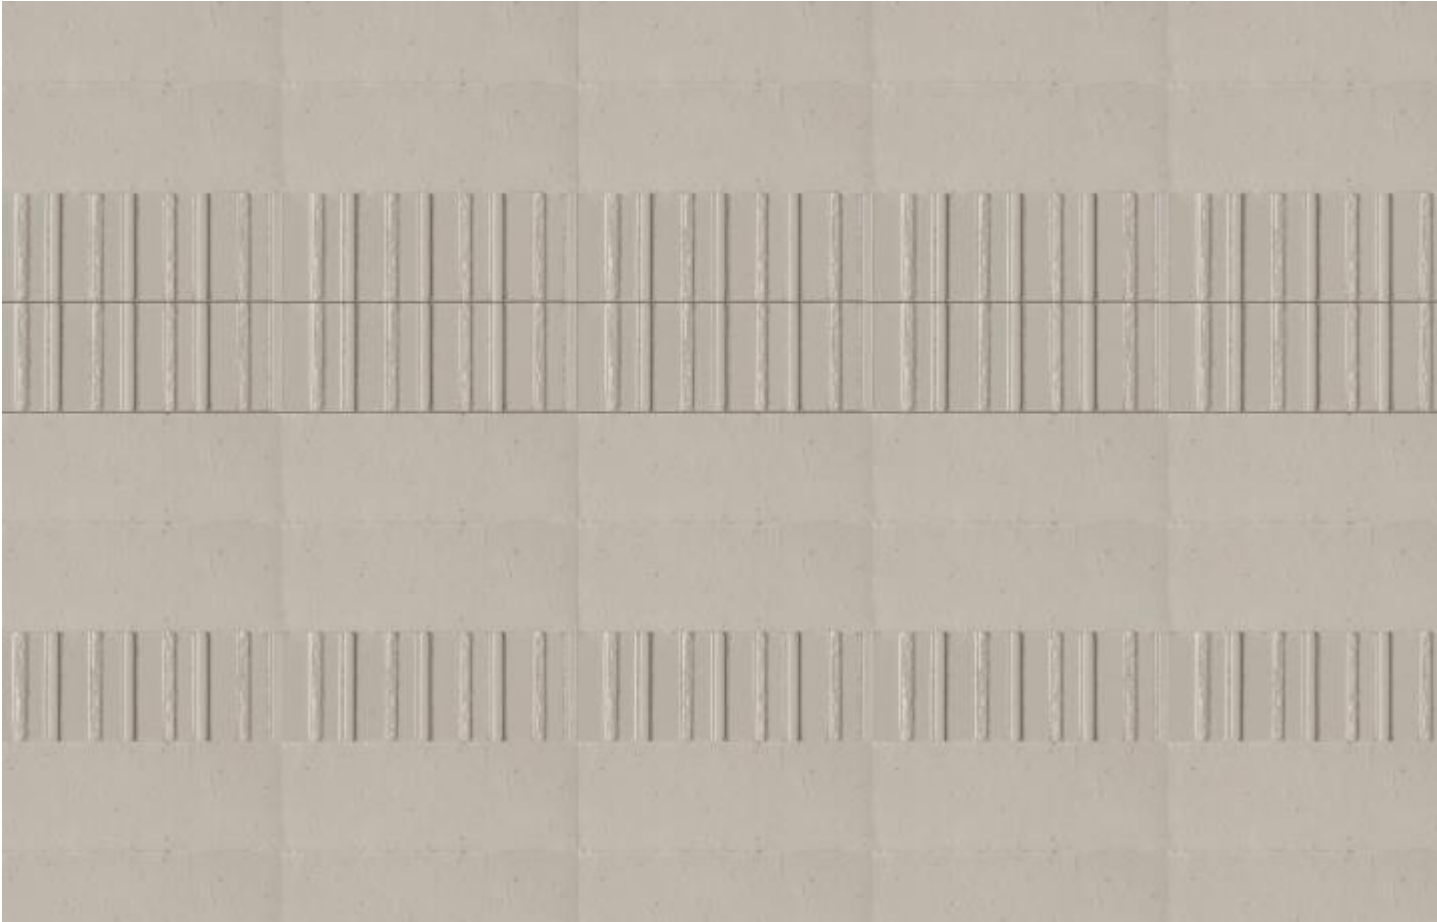

PRIMARY BATHROOM

SHOWER TILE

SHOWER WALL TILE & ACCENT WALL TILE

3" X 8"

STANDARD

PRESENTATION

lori | carroll
& associates